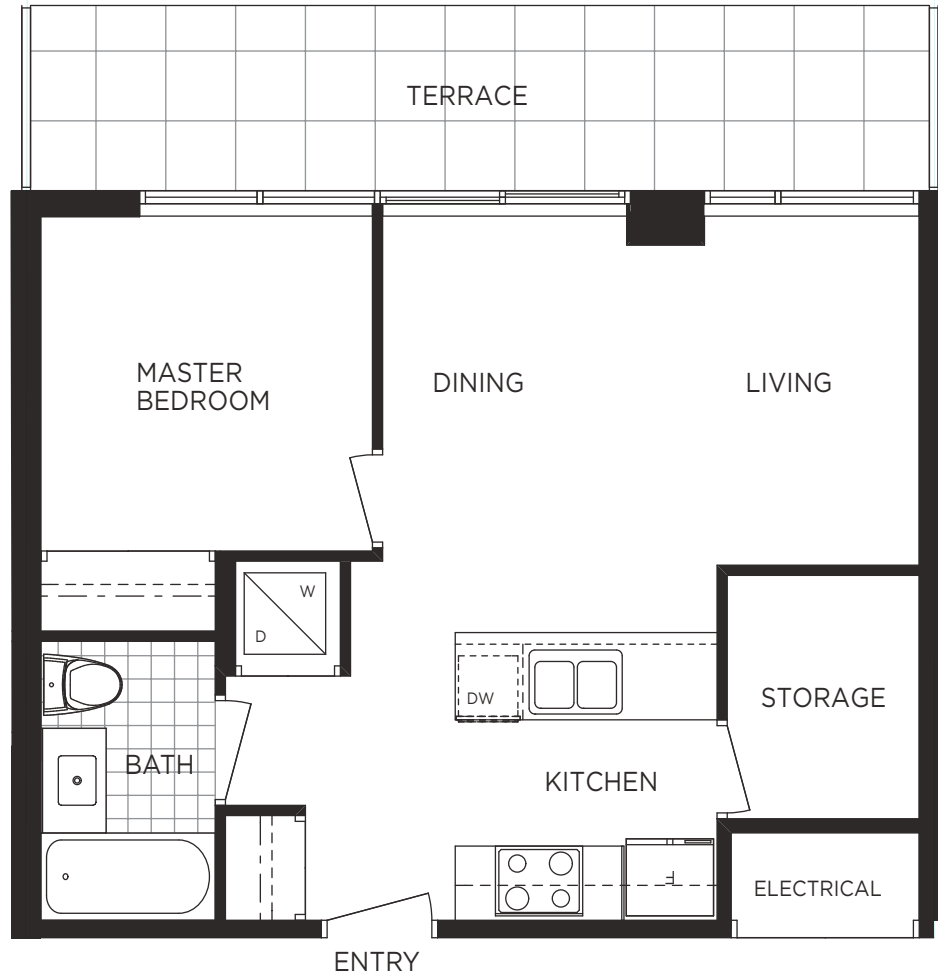

1 BEDROOM 527 SQ.FT. | BALCONY 139 SQ.FT. | TOTAL 666 SQ.FT.

BUILDING B

615

LEVEL 6