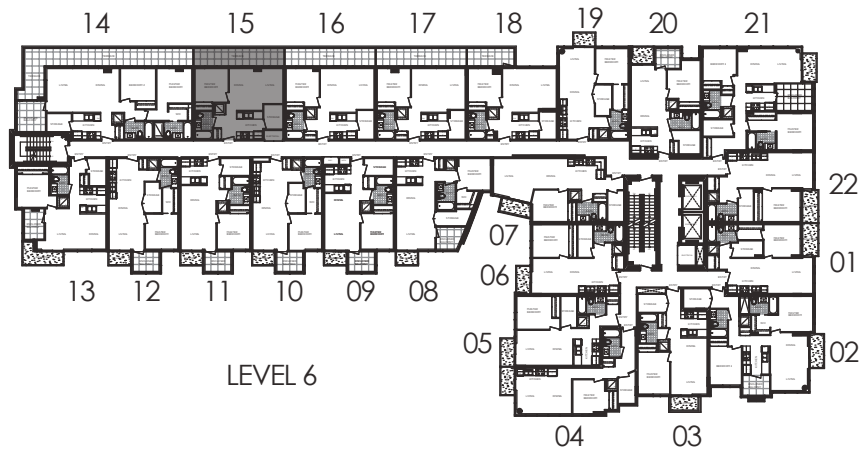

1 BEDROOM 527 SQ.FT. | BALCONY 139 SQ.FT. | TOTAL 666 SQ.FT.

BUILDING B

615

LEVEL 6